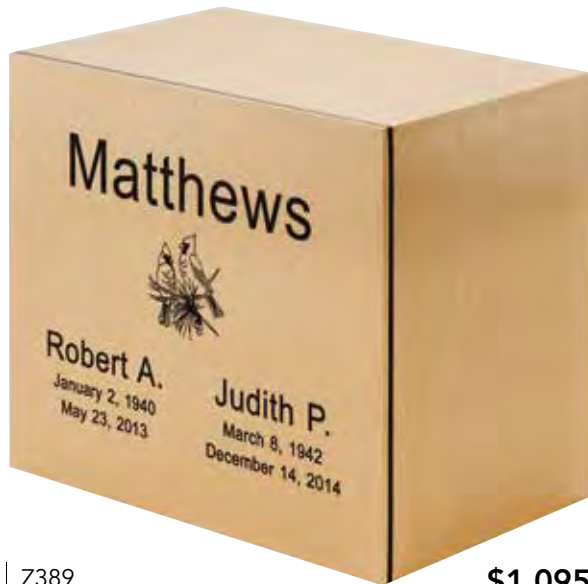

*optional appliques are available at additional charge
shown w/ Crucifix appliqué 71216514*

N
B

Z375 **\$995**

GUARDIAN
8" H x 5.5" W x 5.75" D
CAST TOP W/ FABRICATED BRONZE
Volume: 208ci
Access: Bottom

*shown w/ optional design image and text
engraving available at additional charge
shown w/ times new roman font*