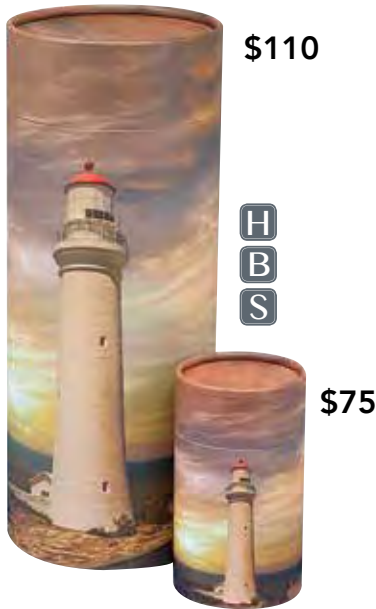

Scattering tubes feature a removable lid, and perforated "push-in" tab to easily dispense the cremated remains. They contain no metal or plastic components and can be recycled or composted after use.

71233070 LIGHTHOUSE ADULT 12.6" H x 5.1" Dia. CARDBOARD Volume: 200ci Access: Top	71233071 LIGHTHOUSE MINI 5.25" H x 2.95" Dia. CARDBOARD Volume: 20ci Access: Top