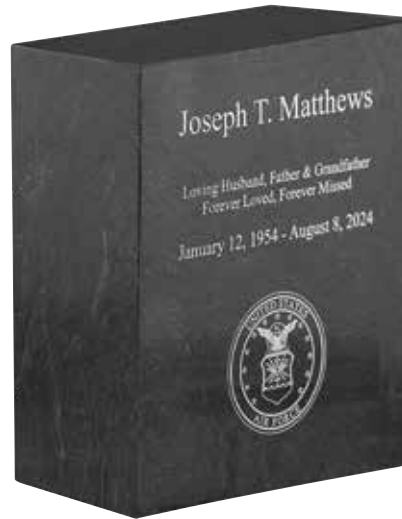

$350

71234788

RAHN

10" H x 8" W x 4" D

MARBLE

Volume: 218ci

Access: Bottom

shown w/ optional design image and text engraving available at additional charge

shown w/ times new roman font

H
N
B