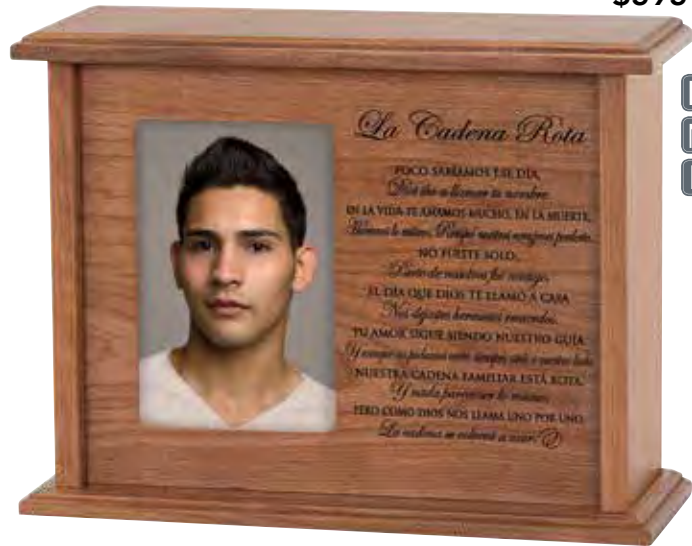

$595

71232994
LA CADENA ROTA PHOTO URN
(THE BROKEN CHAIN)
9.25" H x 11.75" W x 4.5" D
CHERRY
Volume: 200ci
Access: Bottom
top or back

H
N
B