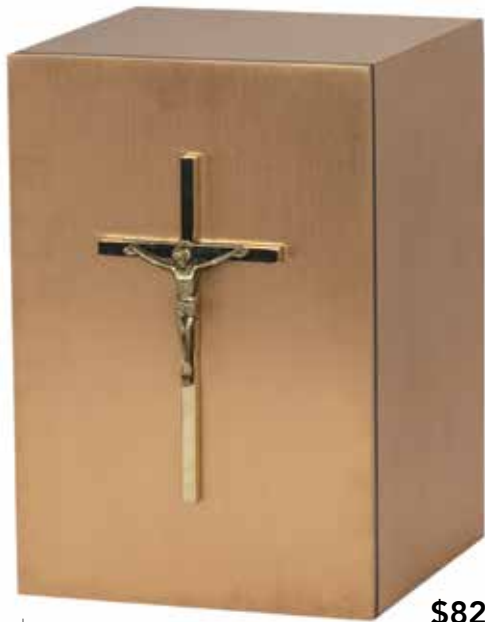

Volume: 208ci

Access: Back

shown w/ optional engraving & appliqué available at additional charge

shown w/ arial font

shown w/ Praying Hands appliqué 71007114

N
B

Z385 **\$825**

SOLITUDE
8" H x 5.5" W x 5.75" D
FABRICATED BRONZE
Volume: 208ci
Access: Bottom