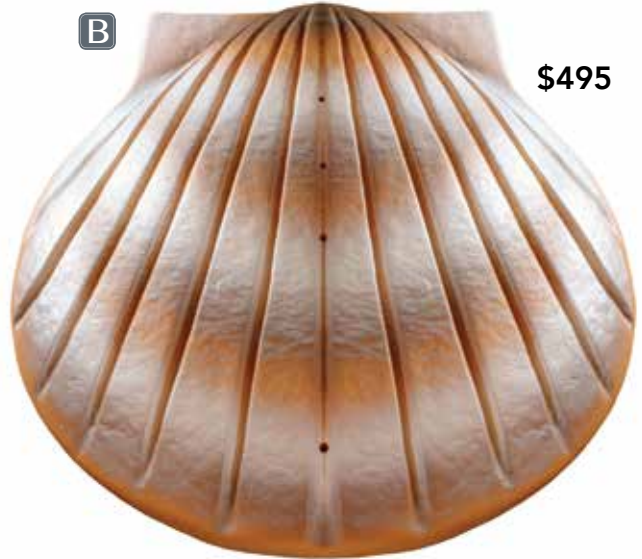

$495

3PA100
SHELL™ URN - PEARL

6.25" H x 16" W x 16" D

RECYCLED PAPER

Volume: 400ci

Access: End

designed to float briefly and sink gracefully in water

$195 B

B