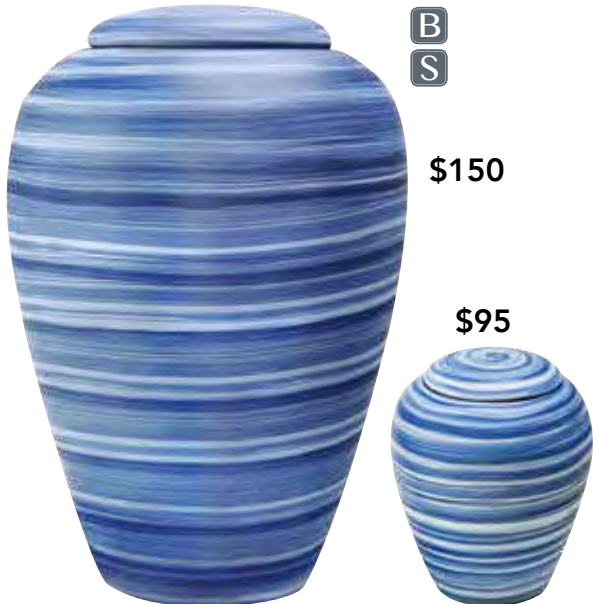

71233278 PLACIDITY 10.6" H x 7.9" Dia. CLAY Volume: 245ci Access: Top <i>suitable for water and earth burial</i>	B S $150 $95 71233279 PLACIDITY KEEPSAKE 3.9" H x 3.1" Dia. CLAY Volume: 19ci Access: Top <i>suitable for water and earth burial</i>