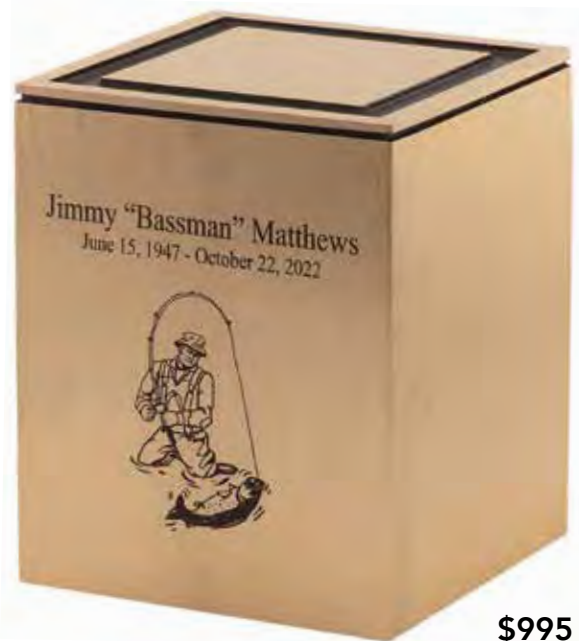

N
B

Z375 **$995**

GUARDIAN
8" H x 5.5" W x 5.75" D
CAST TOP W/ FABRICATED BRONZE
Volume: 208ci
Access: Bottom

*shown w/ optional design image and text
engraving available at additional charge
shown w/ times new roman font*